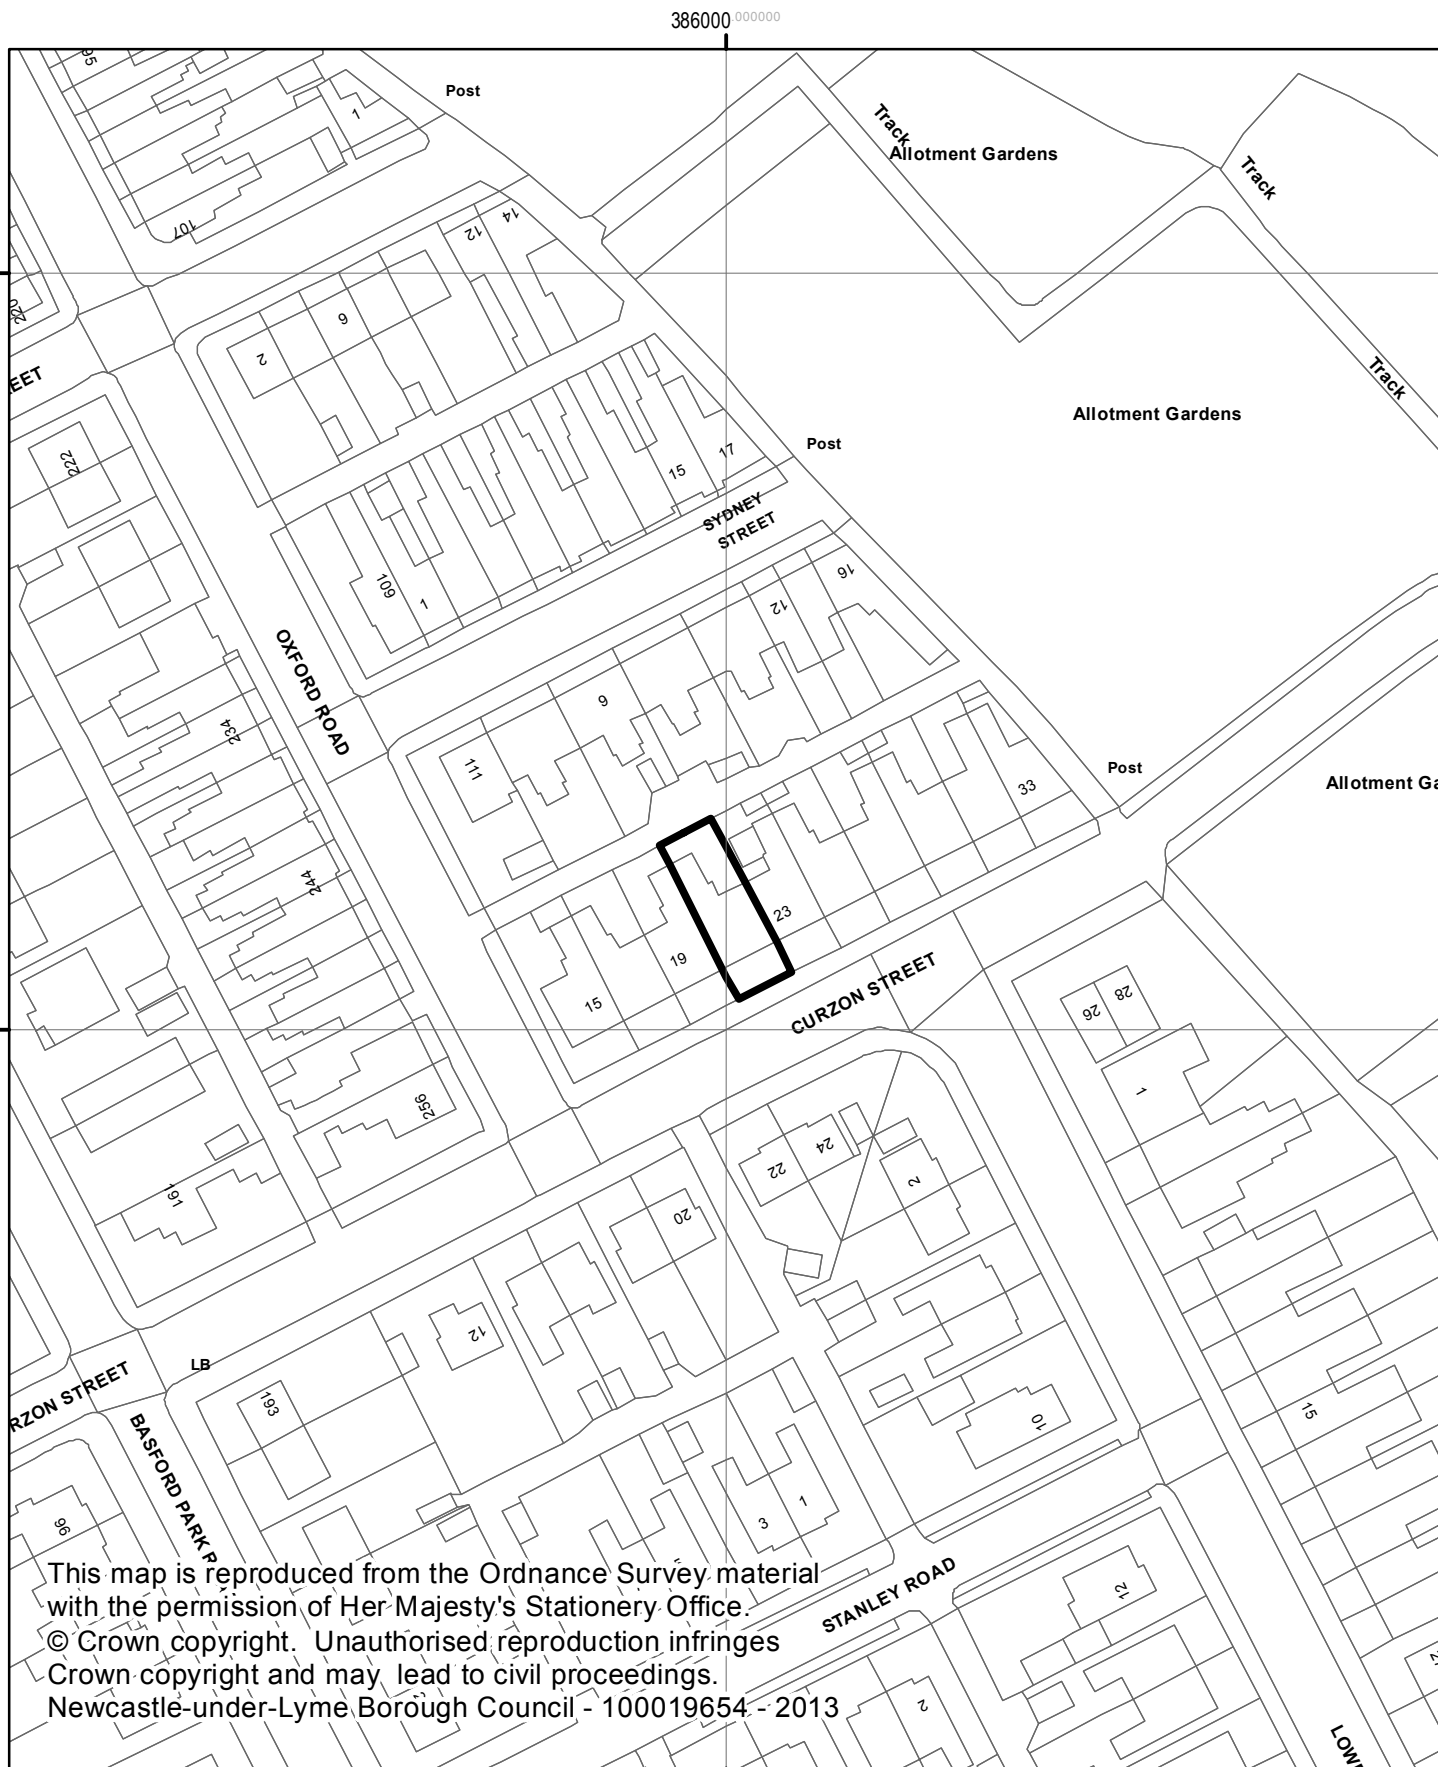

14/00104/FUL

21 Curzon Street, Basford

NEWCASTLE-UNDER-LYME
BOROUGH COUNCIL

This map is reproduced from the Ordnance Survey material with the permission of Her Majesty's Stationery Office.
© Crown copyright. Unauthorised reproduction infringes Crown copyright and may lead to civil proceedings.
Newcastle-under-Lyme Borough Council - 100019654 - 2013